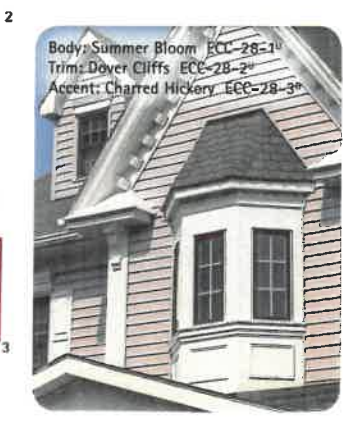

1

1 Body: Cottage Walk ECC-36-4⁰
2 Trim: Dry Creek ECC-17-2^U
~~3 Accent: Wapa Harvest ECC-17-3~~

2 1

1 Body: Rocky Ridge ECC-25-1⁰
2 Trim: Echo Valley ECC-25-2^U
3 Accent: Obsidian Stone ECC-25-3⁰

2 1

1 Body: Lost Summit ECC-15-1⁰
2 Trim: Light Sandstone ECC-15-2^U
3 Accent: Cherry Bark ECC-15-3⁰

1

1 Body: California Stucco ECC-57-1^M
2 Trim: Shady White ECC-57-2^U
3 Accent: Always Indigo ECC-57-3⁰

2 1

1 Body: Deer Run ECC-45-1^M
2 Trim: Canyon Cliffs ECC-45-2^U
3 Accent: Conifer ECC-45-3⁰
~~Accent: Natural Sandstone Trim~~

2 1

1 Body: Farmyard ECC-58-1⁰
~~2 Trim: Feathery White ECC-58-2^U~~
3 Accent: Unreal Teal ECC-58-3⁰

2 1

1 Body: Antique Chest ECC-59-1⁰
2 Trim: Siesta Tan ECC-59-2^U
3 Accent: New Roof ECC-59-3⁰