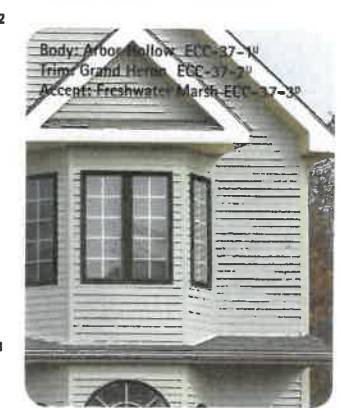

Body: Arbor Hollow ECC-37-1^U
Trim: Grand Haven ECC-37-2^U
Accent: Freshwater Marsh ECC-37-3^P